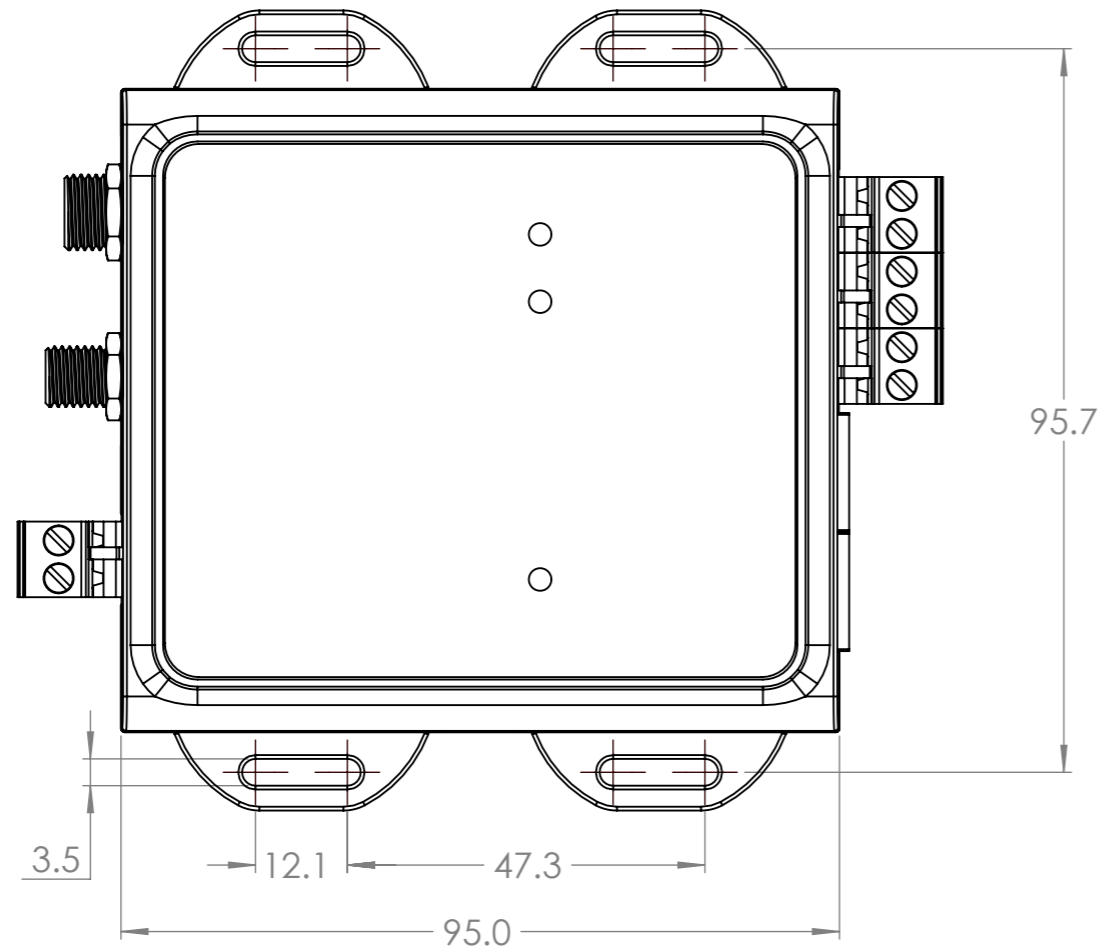

Dimension Drawing - BMS

BMS300200200

VE.bus BMS V2

Dimensions in mm